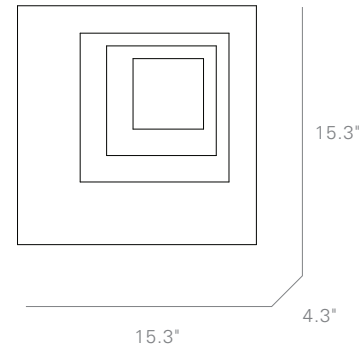

PROCESSION SQUARE OUTDOOR SCONCE LEFT . 403025

(shown on front)

Dimensions:

Width: 15.3" / 388.62mm
Depth: 4.3" / 109.22mm
Height: 15.3" / 388.62mm

Finishes:

Frame:

-01 Snow, -10 Night, -20 Iron, -70 Gold, -72 Silver
-73 Clay, -75 Bronze, -77 Smoke, -78 Steel

Inset:

-Aluminum Inset - Choose any finish listed above
-Black Slate inset
-Crystal inset (+$870)