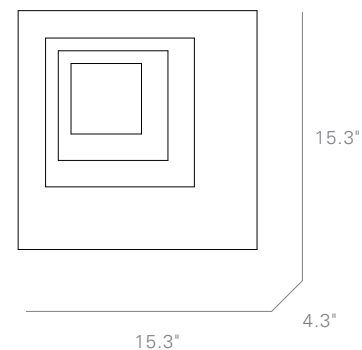

Inset:

Aluminum Inset - Choose any finish listed above
Black Slate inset
Crystal inset (+$870)