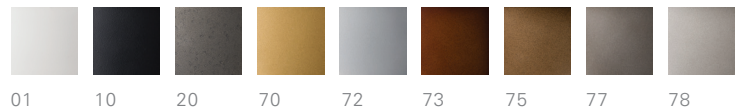

Frame:

-01 Snow, -10 Night, -20 Iron, -70 Gold, -72 Silver
-73 Clay, -75 Bronze, -77 Smoke, -78 Steel

Inset:

-Aluminum Inset - Choose any finish listed above
-Black Slate inset
-Crystal inset (+\$870)

Constructed:

Material: Aluminum

Light Source:

(2) replaceable 100 watt incandescent medium base.
A-19 bulbs

Built to UL standards - Outdoor Wet
Custom options available.

Price: \$1,680 NET

Aluminum Inset Black Slate Inset Crystal Inset

PROCESSION SQUARE OUTDOOR SCONCE RIGHT . 403069

Dimensions:

Width: 15.3" / 388.62mm
Depth: 4.3" / 109.22mm
Height: 15.3" / 388.62mm

Finishes:

Frame:

-01 Snow, -10 Night, -20 Iron, -70 Gold, -72 Silver
-73 Clay, -75 Bronze, -77 Smoke, -78 Steel

Inset:

Aluminum Inset - Choose any finish listed above
Black Slate inset
Crystal inset (+\$870)

Constructed:

Material: Aluminum

Light Source:

(2) replaceable 100 watt incandescent medium base.
A-19 bulbs

Built to UL standards - Outdoor Wet
Custom options available.